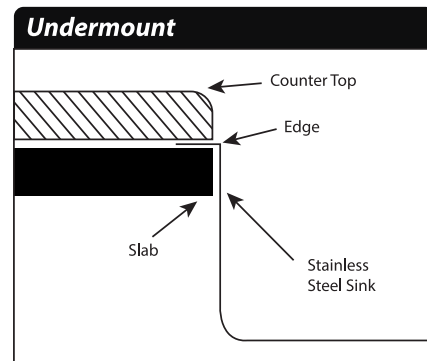

INSTALLATION INSTRUCTIONS

1) Do not install the Hindware Granite Sink till all the civil, electrical, carpentry & plumbing work in kitchen are done.
2) Unpack new sink from box and check the sinks for any damage.
3) Cut the granite/marble top with required cutting tool in correct size
4) Check if the edges of top are even.
5) Carefully lay the fixing chemicals/cement below the beaded edge of the sink.
6) Fix the clean drain coupling in sink drain hole with waste pipe.
7) Prevent contact with water till sink is fixed.
8) Identify the pre-marked tap holes you need to drill. Using one hole saw, drill out the tap hole part from the underside of the sink and finish drilling the hole from the upper surface to ensure clean hole.

TERMS OF WARRANTY

Granite Sinks	304 Stainless Steel Sinks
Hindware Kitchen Ensemble Granite Sinks are warranted for the 5 years of the product against any manufacturing defects. This warranty is extended only to the original purchaser for normal residential use. Product replacement does not include transportation cost, installation cost, or any other charges for such items as diagnosis or replacement of any component part, faucet or any other expenses. Somany Home Innovation Limited reserves the right to examine product and its installation prior to replacement. Waste coupling and other accessories are not covered by the warranty. Our Warranty does not cover product failure or damage caused by the use of optional accessories, abusive treatment, misuse, bad or high TDS water environmental factors, normal wear and tear including dents and scratches, improper care and cleaning, commercial use, use of aggressive and abrasive cleaners, damage due to handling or failure to follow the recommended procedures for installation, care and maintenance as detailed in the installation and care guide provided with every sink. This warranty is extended only to the original consumer or the purchaser of this product.	Hindware Kitchen Ensemble warrants its stainless steel sinks for a lifetime 25 years to the original purchaser for normal residential use. If any manufacturing defect is found in the product, it shall be replaced by the company. Product replacement does not include transportation cost, installation cost, or any other charges for such items as diagnosis or replacement of any component part, faucet or any other expenses. Somany Home Innovation Limited reserves the right to examine product and its installation prior to replacement. Waste coupling and other accessories are not covered by the warranty. Our Warranty does not cover product failure or damage caused by the use of optional accessories, abusive treatment, misuse, bad or high TDS water environmental factors, normal wear and tear including dents and scratches, improper care and cleaning, commercial use, use of aggressive and abrasive cleaners, damage due to handling or failure to follow the recommended procedures for installation, care and maintenance as detailed in the installation and care guide provided with every sink. This warranty is extended only to the original consumer or the purchaser of this product.
	*25 Years Limited Warranty