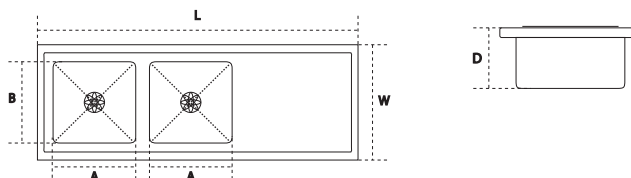

CLEAN DRAIN COUPLING

PULLOUT MIXER

RODRIGO NEW

Model Name	Over All Size (LxWxD)		Bowl Size		MRP
	mm		mm	inches	
Rodrigo 39.37x19.6x8.66	1000x500x220		480x400x220	18.89x15.7x8.66	₹38,190/-

Accessories included:

SOAP
DISPENSER

CHOPPING
BOARD

CLEAN DRAIN
COUPLING

PULLOUT
MIXER

DESIGNER

(W/O ACCESSORIES) *Sinks*

DOMINGO NEO PLUS NEW

Model Name	Over All Size (LxWxD)		Bowl Size (AxBxD)		MRP
	mm		mm	inches	
Domingo Neo Plus 24x18x9	611x460x230		560x355x230	22x14x9	₹ 15,150/-

VANESSA NEW

Model Name	Over All Size (LxWxD)		Bowl Size (AxBxD)		MRP
	mm		mm	inches	
Vanessa 30x20x9	760x510x230		710x410x230	28x16x9	₹ 36,790/-

MARINO HM PLUS

Model Name	Over All Size (LxWxD)		Bowl Size (AxBxD)		MRP
	mm	mm	mm	inches	
Marino HM Plus 40x20x9	1017x512x230	483x410x230	19x16x9		₹30,850/-

SUPERIO NEO PLUS NEW

Model Name	Over All Size (LxWxD)		Bowl Size (AxBxD)		MRP
	mm	mm	mm	inches	
Superio Neo Plus 37x20x9	940x510x230	445x470x230	17.5x18.5x9	₹27,490/-	
		430x415x230	17x16.3x9		
Superio Neo Plus 45x20x9	1145x508x230	547x470x230	21.5x18.5x9		
		532x415x230	21x16.3x9		