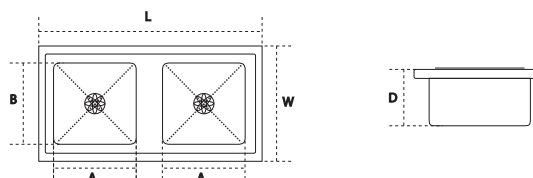

Model Name	Over All Size (LxWxD)		Bowl Size		MRP
	mm		mm	inches	
Amadeo 45.66x19.6x8.66	1160x500x220		380x400	14.9x15.7	₹44,690/-
			300x280	11.8x11	

Accessories included:

CHOPPING BOARD

SOAP DISPENSER

BASKET

CLEAN DRAIN COUPLING

PULLOUT MIXER

RODRIGO NEW

Model Name	Over All Size (LxWxD)		Bowl Size		MRP
	mm		mm	inches	
Rodrigo 39.37x19.6x8.66	1000x500x220		480x400x220	18.89x15.7x8.66	₹38,190/-

Accessories included:

VANESSA NEW

Model Name	Over All Size (LxWxD)		Bowl Size (AxBxD)		MRP
	mm		mm	inches	
Vanessa 30x20x9	760x510x230		710x410x230	28x16x9	₹ 36,790/-

MARINO HM PLUS

Model Name	Over All Size (LxWxD)		Bowl Size (AxBxD)		MRP
	mm	mm	mm	inches	
Marino HM Plus 40x20x9	1017x512x230	483x410x230	19x16x9		₹30,850/-

SUPERIO NEO PLUS NEW

Model Name	Over All Size (LxWxD)		Bowl Size (AxBxD)		MRP
	mm	mm	mm	inches	
Superio Neo Plus 37x20x9	940x510x230	445x470x230	17.5x18.5x9	₹27,490/-	
		430x415x230	17x16.3x9		
Superio Neo Plus 45x20x9	1145x508x230	547x470x230	21.5x18.5x9		
		532x415x230	21x16.3x9		