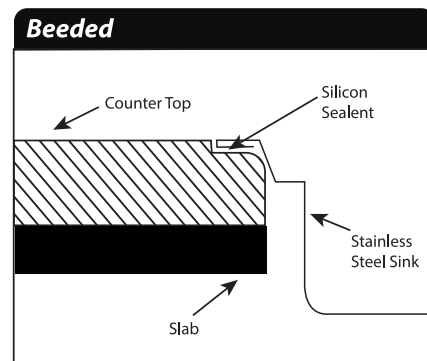

INSTALLATION INSTRUCTIONS

1) Do not install the Hindware Granite Sink till all the civil, electrical, carpentry & plumbing work in kitchen are done.
2) Unpack new sink from box and check the sinks for any damage.
3) Cut the granite/marble top with required cutting tool in correct size
4) Check if the edges of top are even.
5) Carefully lay the fixing chemicals/cement below the beaded edge of the sink.
6) Fix the clean drain coupling in sink drain hole with waste pipe.
7) Prevent contact with water till sink is fixed.
8) Identify the pre-marked tap holes you need to drill. Using one hole saw, drill out the tap hole part from the underside of the sink and finish drilling the hole from the upper surface to ensure clean hole.

TERMS OF WARRANTY

Granite Sinks	304 Stainless Steel Sinks
Hindware Kitchen Ensemble Granite Sinks are warranted for the 5 years of the product against any manufacturing defects. This warranty is extended only to the original purchaser for normal residential use. Product replacement does not include transportation cost, installation cost, or any other charges for such items as diagnosis or replacement of any component part, faucet or any other expenses. Somany Home Innovation Limited reserves the right to examine product and its installation prior to replacement. Waste coupling and other accessories are not covered by the warranty. Our Warranty does not cover product failure or damage caused by the use of optional accessories, abusive treatment, misuse, bad or high TDS water environmental factors, normal wear and tear including dents and scratches, improper care and cleaning, commercial use, use of aggressive and abrasive cleaners, damage due to handling or failure to follow the recommended procedures for installation, care and maintenance as detailed in the installation and care guide provided with every sink. This warranty is extended only to the original consumer or the purchaser of this product.	Hindware Kitchen Ensemble warrants its stainless steel sinks for a lifetime 25 years to the original purchaser for normal residential use. If any manufacturing defect is found in the product, it shall be replaced by the company. Product replacement does not include transportation cost, installation cost, or any other charges for such items as diagnosis or replacement of any component part, faucet or any other expenses. Somany Home Innovation Limited reserves the right to examine product and its installation prior to replacement. Waste coupling and other accessories are not covered by the warranty. Our Warranty does not cover product failure or damage caused by the use of optional accessories, abusive treatment, misuse, bad or high TDS water environmental factors, normal wear and tear including dents and scratches, improper care and cleaning, commercial use, use of aggressive and abrasive cleaners, damage due to handling or failure to follow the recommended procedures for installation, care and maintenance as detailed in the installation and care guide provided with every sink. This warranty is extended only to the original consumer or the purchaser of this product.
	*25 Years Limited Warranty