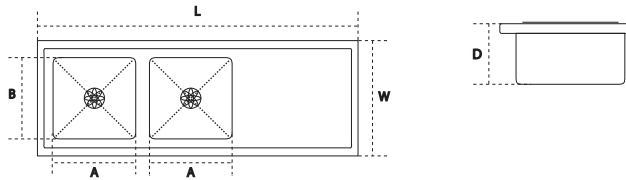

Model Name	Over All Size (LxWxD)		Bowl Size		MRP
	mm		mm	inches	
Amadeo 45.66x19.6x8.66	1160x500x220		380x400	14.9x15.7	₹44,690/-
			300x280	11.8x11	

Accessories included:

CHOPPING BOARD

SOAP DISPENSER

BASKET

CLEAN DRAIN COUPLING

PULLOUT MIXER

RODRIGO NEW

Model Name	Over All Size (LxWxD)		Bowl Size		MRP
	mm		mm	inches	
Rodrigo 39.37x19.6x8.66	1000x500x220		480x400x220	18.89x15.7x8.66	₹38,190/-

Accessories included:

VANESSA NEW

Model Name	Over All Size (LxWxD)		Bowl Size (AxBxD)		MRP
	mm		mm	inches	
Vanessa 30x20x9	760x510x230		710x410x230	28x16x9	₹ 36,790/-

MARINO HM PLUS

Model Name	Over All Size (LxWxD)		Bowl Size (AxBxD)		MRP
	mm	mm	mm	inches	
Marino HM Plus 40x20x9	1017x512x230	483x410x230	19x16x9		₹30,850/-

SUPERIO NEO PLUS NEW

Model Name	Over All Size (LxWxD)		Bowl Size (AxBxD)		MRP
	mm	mm	mm	inches	
Superio Neo Plus 37x20x9	940x510x230	445x470x230	17.5x18.5x9	₹27,490/-	
		430x415x230	17x16.3x9		
Superio Neo Plus 45x20x9	1145x508x230	547x470x230	21.5x18.5x9		
		532x415x230	21x16.3x9		