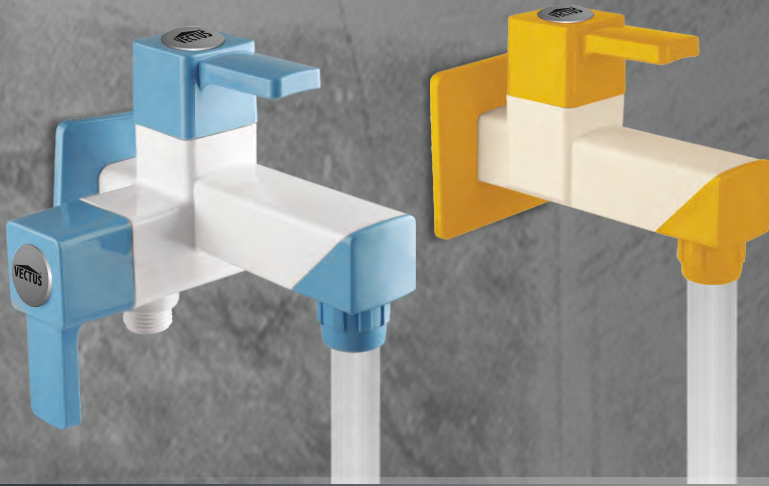

# PTMT TAPS CHIC DUAL SERIES

- ★ Rust free
- ★ Elegant appearance
- ★ Quarter turn fitting
- ★ Durable against hard water
- ★ Safe against theft
- ★ Suitable for cold and hot water up to 75° C