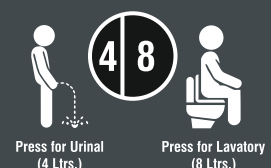

- Dual Flush for optimal use of water
- Inbuilt space for air freshener/odour buster
- Available in white colour
- Tank Capacity - 4/8 Liters
- M.R.P. ₹ 2025/-
- Box Pkg. - 5 pcs.