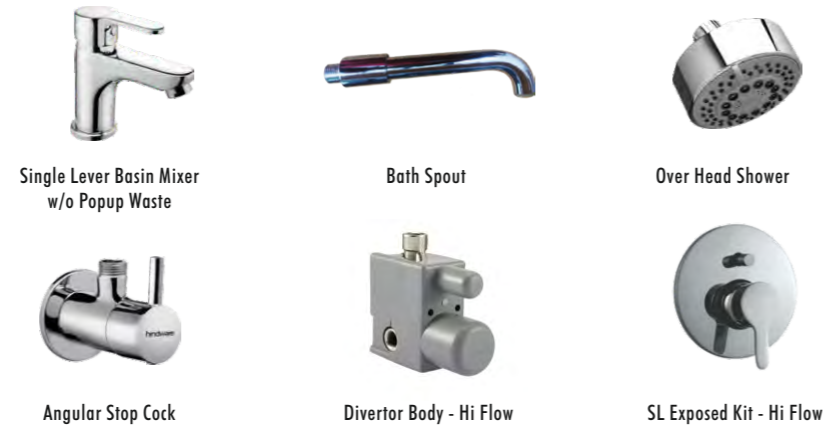

Cat. No.: F430003
Combo Set High Flow with Single Lever Basin Mixer ₹12,590/-

Description	Quantity
SL Basin Mixer w/o Pw (450mm SS Hose)	1
Bath Spout CS	1
120mm Round Head Shower (SF) with Shower Arm	1
Angular Stop Cock w/o WF (Spl Duo)	5
Div Body HF Cone B&S (w/o Knob) Forged	1
Exposed Kit Diverter - Hi Flow	1

Cat. No.: F430004
Combo Set High Flow with Pillar Cock ₹11,030/-