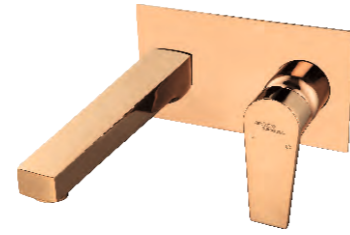

Cat. No.: F360017RGD
Exposed Part Kit of Single Lever Basin
Mixer Wall-Mounted Consisting of
Operating Lever, Wall Flange & Spout
(Suitable For Item F850093) ₹6,600/-

NEW