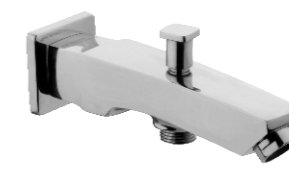

₹4,800/-

₹5,900/-

₹3,990/-

₹2,600/-

NEW

₹3,800/-

Available Finishes:
 Rose Gold
 Chrome Black
 Gold
 Chrome

NEW

₹3,800/-

Available Finishes:
 Rose Gold
 Chrome Black
 Gold
 Chrome

NEW

₹2,700/-

Available Finishes:
 Rose Gold
 Chrome Black
 Gold
 Chrome

₹2,500/-

₹2,700/-

₹2,700/-

*Knob Shown Here Comes
with Compatible Body ₹2,800/-

₹2,100/-

₹2,600/-

₹9,990/-

₹2,450/-

₹3,750/-

₹2,800/-

₹5,990/-

₹5,500/-

₹725/-

Cat. No.: F520004
Bib Cock

₹2,050/-

Cat. No.: F520005
Bib Cock 2 in 1

₹2,550/-

Cat. No.: F520006
Angular Stop Cock

₹1,450/-