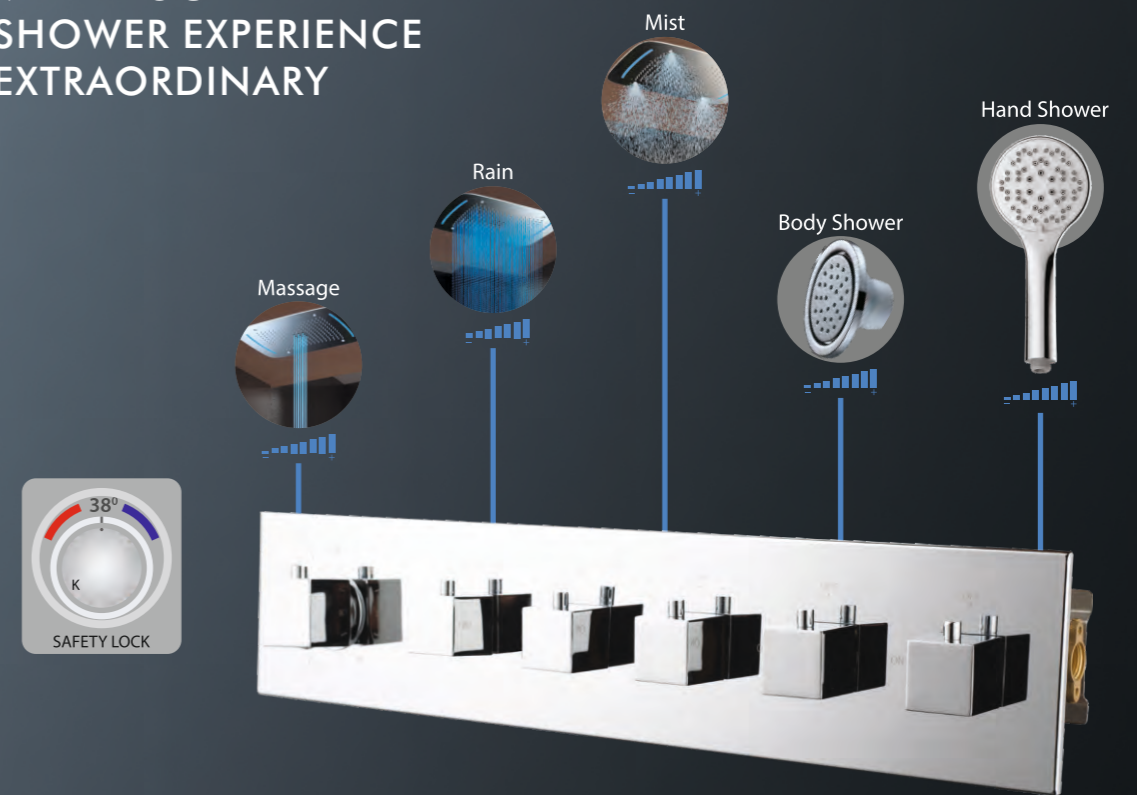

THERMOSTATS | DIVERTORS | SHOWERS

PRODUCT SHOWN: CASCADE OVERHEAD SHOWER WITH THERMOSTATIC 4 WAY DIVERTOR

MAKE YOUR
SHOWER EXPERIENCE
EXTRAORDINARY

Cat. No.: F500001
Thermostatic Valve
4 Way Volume Control ₹37,500/-