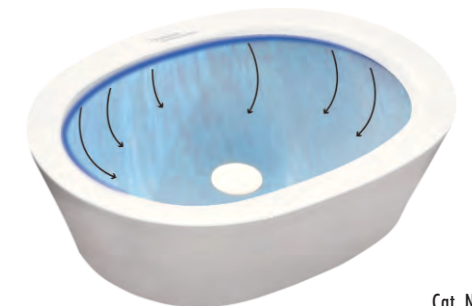

EASY CLEAN | *italian* collection

Cat. No.: 91215
Size: 59.5 x 45 x 16 cm

₹15,610/-