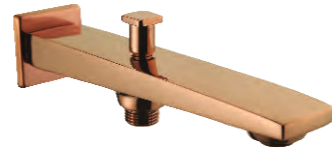

Cat. No.: F410010RGD
Bath Tub Spout With Tip-Ton ₹5,700/-