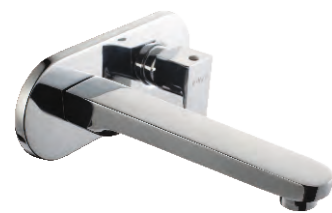

Cat. No.: F340022
Exposed Part Kit of Wall Mounted Basin
Tap Consisting of Operating Lever,
Wall Flange & Spout
(Suitable for Item F860011) ₹2,200/-