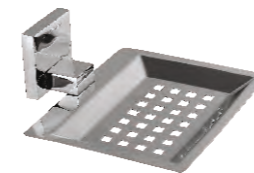

₹1,100/-

Cat. No.: F580003
Towel Ring

₹850/-

Cat. No.: F580008
Towel Rack

₹3,500/-

Cat. No.: F580004
Soap Dish

₹875/-

Cat. No.: F580001
Tumbler Holder