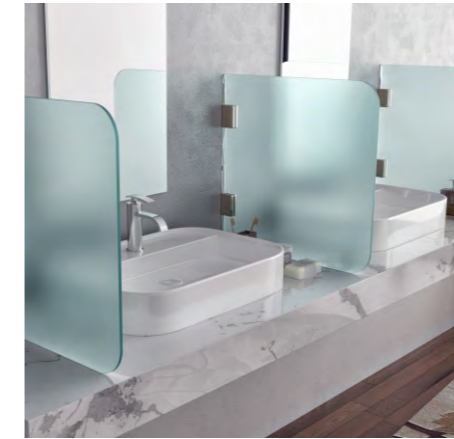

COUNTER TOP BASIN DIVISION

	Mat. Code	Size (mm)	MRP*	Mat. Code	Size (mm)	MRP#
8 mm	SU8CTC-06H06-CR	600 x 600	4,800/-	SU8CTF-06H06-CR	600 x 600	5,100/-
	SU11CTC-06H06-CR	600 x 600	5,300/-	SU11CTF-06H06-CR	600 x 600	5,500/-

*CLEAR

#FROSTED