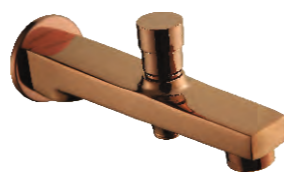

Cat. No.: F360010RGD
Bath Tub Spout With
Tip-Ton ₹4,990/-