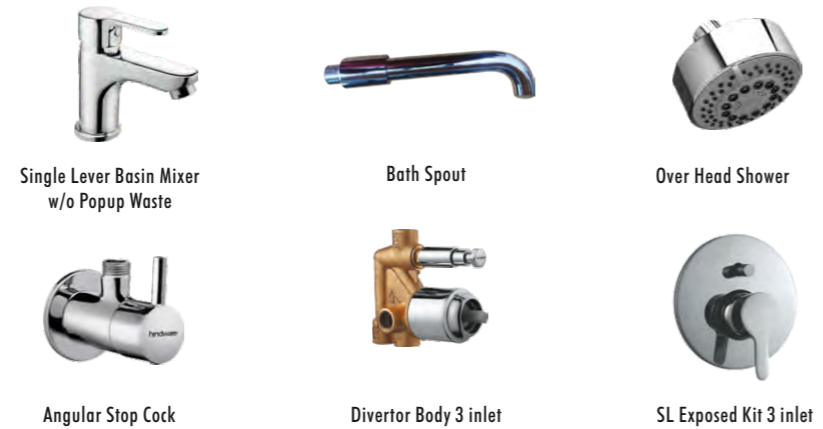

Description	Quantity
SL Basin Mixer w/o Pw (450mm SS Hose)	1
Bath Spout CS	1
120mm Round Head Shower (SF) with Shower Arm	1
Angular Stop Cock w/o WF (Project)	5
3W B of S/L Con. Mix For Bath & SHW.SYS	1
Exposed Kit Diverter - 3 Inlet	1

Cat. No.: F430006
Combo Set 3 Way with Pillar Cock ₹11,540/-