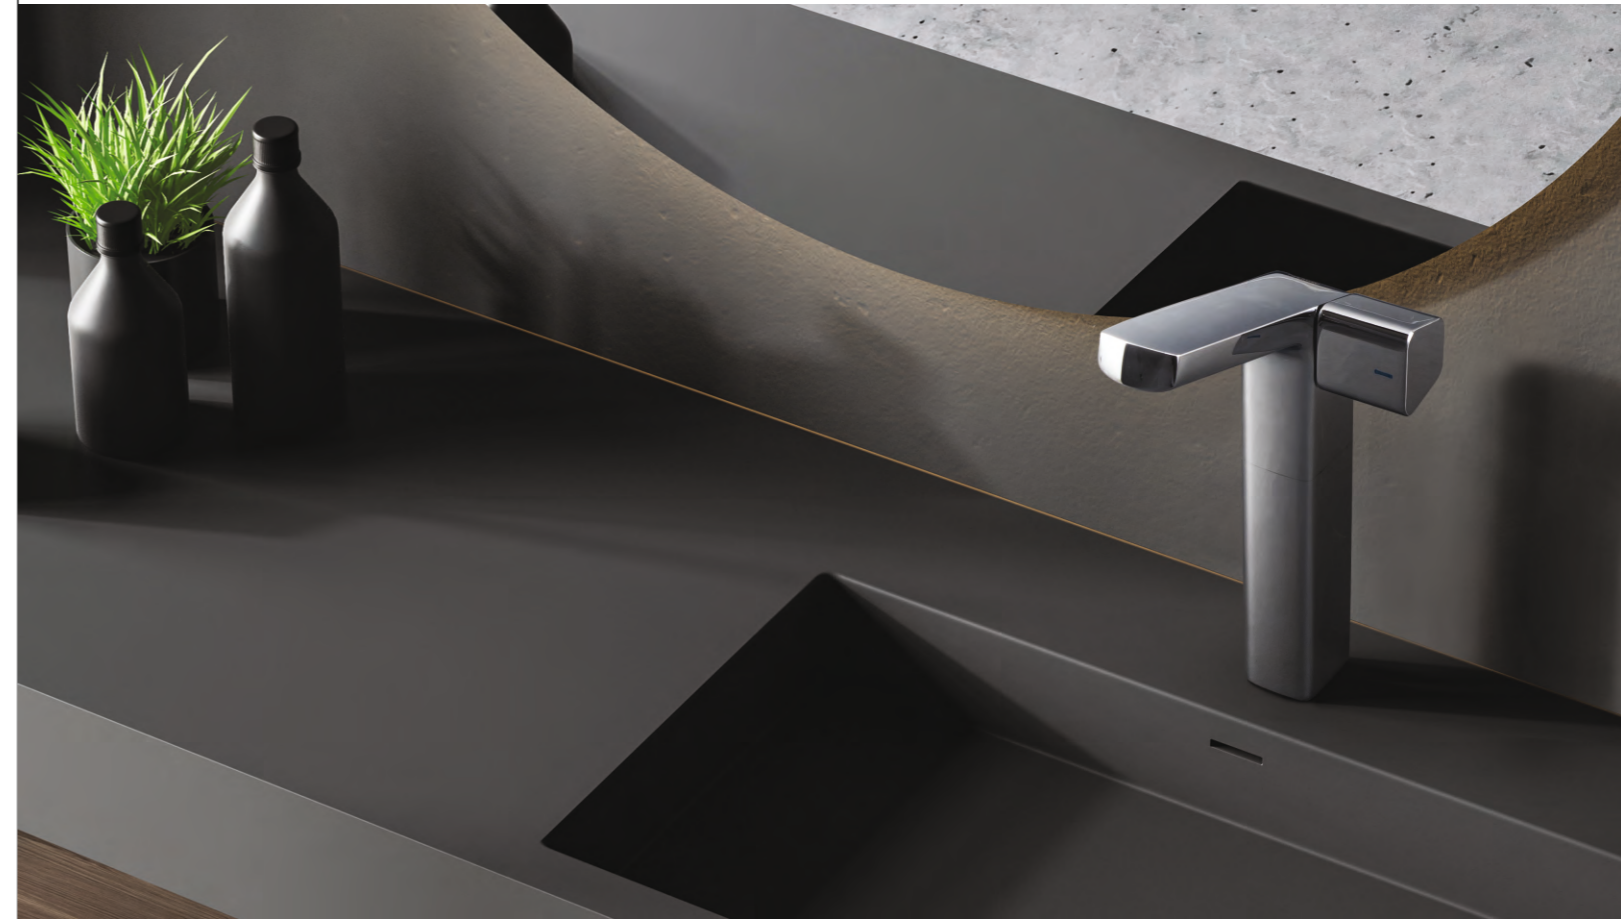

Cat. No.: F260004
Angular Stop Cock ₹1,625/-

Cat. No.: F260018
Exposed Part Kit of Concealed Stop
Cock with Fitting Sleeve, Operating
Lever & Adjustable Wall Flange
Compatible with
• F850096 • F850097
• F850094 • F850095 ₹800/-