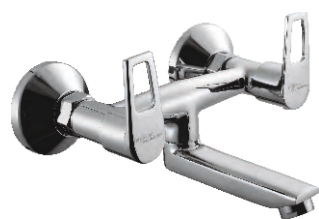

Cat. No.: F570016
Wall Mixer Non Telephonic Shower Arrangement

₹3,450/-